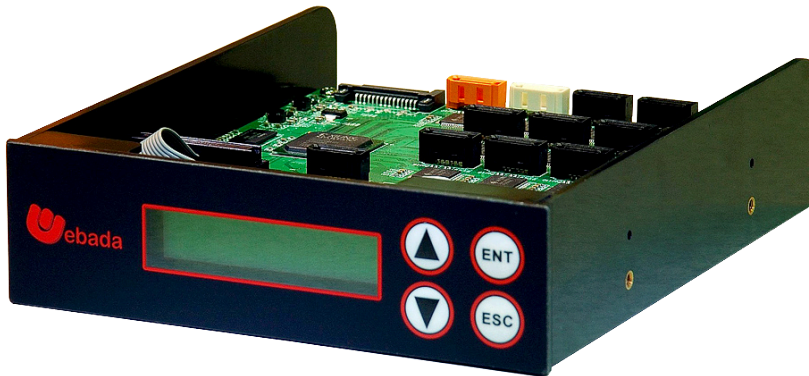

DUPLICATION SUPPORT SOLUTIONS

DVD/CD SATA Controller 1 to 7/11 Targets

Introducing the new DVD/CD SATA Controller for intuitive duplications (DVD Burner and CD Burner). There are four buttons on the display with LCD panel for easy operations for the novice. PDE Technology Corp offers two versions of the DVD/CD SATA Controller that offers seven and eleven targets. The seven target controller can be converted to eight target controller if the ROM is omitted with duplication from the hard drive for the DVD and CD burner. The economic benefit of this product is being able to operate this unit as a stand-alone product without the need for a PC overhead. The components are the latest in technology for fast and efficient DVD and CD duplications.

PDE Technology Corp is a certified OEM manufacturer in the data storage solutions industry. Value-added resellers, businesses, and consumers have relied on industry standard products from PDE Technology Corp. The key emphasis of the products are based on innovation, efficiency, reliance, and affordable cost for the customers. In today's market of high demand for faster and higher data storage capacity, PDE's engineers and product development team are consistently striving for better solutions to help customers succeed in their businesses.

PDE offers a full line of Duplication Towers under the Zipspin brand and is a leading provider of duplication components and equipment.

Specification of 1 to 7/11 Target Controller

Operation:	Stand-alone without PC
Interface:	SATA
Memory built-in:	128MB DDR3
On-board SATA Port:	9 Ports for 1 to 7
	13 Ports for 1 to 11
Maximum Target:	7 (8 No ROM) for 1 to 7
	11 for 1 to 11
Hard Drive Port:	1
ROM Port:	1
Max Burn Speed:	
DVD ± R: 24X DVD ± R DL: 12X DVD + RW: 8X DVD - RW: 6X	CD - RW: 32X CD - R: 56X
Hard Drive Connection:	Standard Supported Maximum 2TB
Power Connector:	SATA Type